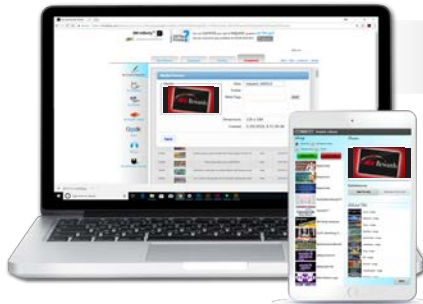

FREEDOM TO MANAGE YOUR DISPLAY ANYTIME, ANYWHERE, FROM ANY DEVICE

SM Infinity™

cloudware for LED display advertising

24/7 SECURE
WEB ACCESS

PROFESSIONAL
CONTENT CREATION

DOODLE ONLINE
MESSAGE EDITOR